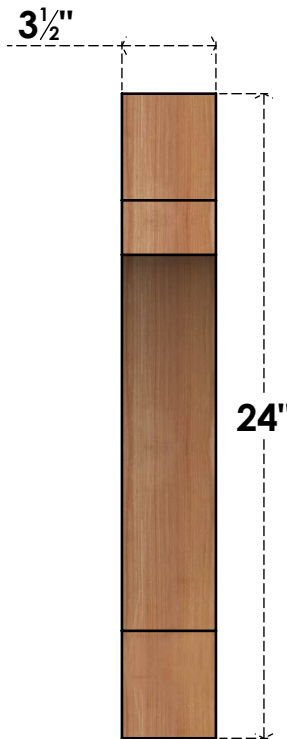

BRC04X20X24MRC00SWR

3 1/2"W X 20"D X 24"H MERCED SMOOTH BRACE, WESTERN RED CEDAR

SIDE

FRONT

EKENA MILLWORK
 2300 WEST MAIN ST.
 CLARKSVILLE, TX 75426
 TOLL FREE: 866-607-0453
 WWW.EKENAMILLWORK.COM

NOTES

1. INSTALLATION TO BE COMPLETED IN ACCORDANCE WITH MANUFACTURER'S SPECIFICATIONS.
2. DRAWING MAY NOT BE TO SCALE
3. THIS DRAWING IS INTENDED FOR DESIGN AND PLANNING PURPOSES ONLY.
4. ALL INFORMATION CONTAINED HEREIN WAS CURRENT AT THE TIME OF DEVELOPMENT BUT MUST BE REVIEWED AND APPROVED BY THE PRODUCT MANUFACTURER TO BE CONSIDERED ACCURATE.
5. PRODUCTS ARE NOT KILN DRIED. THIS ITEM IS UNIQUE AND WILL CONTAIN THE NATURAL VARIATIONS THAT THE WOOD SPECIES OFFERS. THIS MAY RESULT IN VARIATIONS UP TO 1/4"