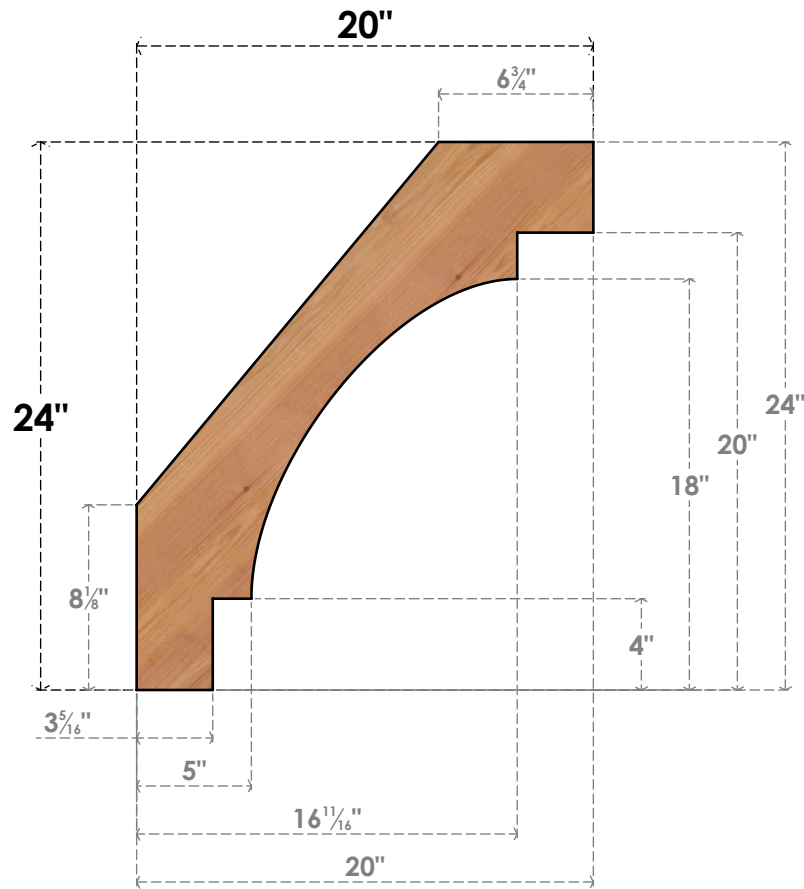

BRC04X20X24MRC00SWR

3 1/2"W X 20"D X 24"H MERCED SMOOTH BRACE, WESTERN RED CEDAR

SIDE

FRONT

EKENA MILLWORK
 2300 WEST MAIN ST.
 CLARKSVILLE, TX 75426
 TOLL FREE: 866-607-0453
 WWW.EKENAMILLWORK.COM

NOTES

1. INSTALLATION TO BE COMPLETED IN ACCORDANCE WITH MANUFACTURER'S SPECIFICATIONS.
2. DRAWING MAY NOT BE TO SCALE
3. THIS DRAWING IS INTENDED FOR DESIGN AND PLANNING PURPOSES ONLY.
4. ALL INFORMATION CONTAINED HEREIN WAS CURRENT AT THE TIME OF DEVELOPMENT BUT MUST BE REVIEWED AND APPROVED BY THE PRODUCT MANUFACTURER TO BE CONSIDERED ACCURATE.
5. PRODUCTS ARE NOT KILN DRIED. THIS ITEM IS UNIQUE AND WILL CONTAIN THE NATURAL VARIATIONS THAT THE WOOD SPECIES OFFERS. THIS MAY RESULT IN VARIATIONS UP TO 1/4"